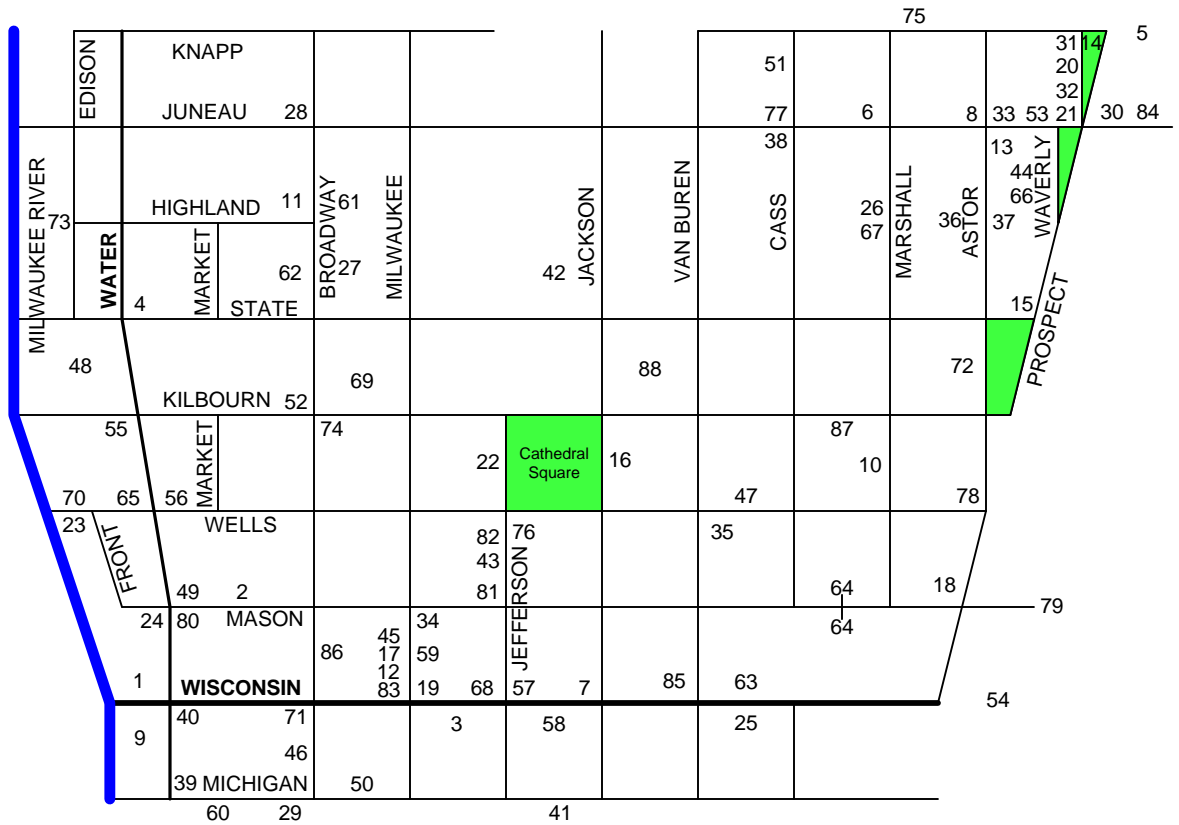

EAST SIDE OF DOWNTOWN MILWAUKEE

Historical
and
Significant Buildings

www.msoe.edu/~reyer/mke/

- | | | |
|--|---|---|
| 1. 100 East Building | 31. Hawley-Bloodgood Residences | 61. MSOE Alumni Partnership Center |
| 2. 222 E. Mason Bldg. | 32. Francis Hinton House | 62. MSOE Student Life and Campus Center |
| 3. 411 E. Wisconsin Center | 33. Hotel Knickerbocker | 63. Northwestern Mutual Life Bldg. |
| 4. 1000 N. Water Bldg. | 34. Hotel Metro | 64. Northwestern Mutual Life Complex |
| 5. 1260 Apartment Bldg. | 35. Humphrey Scottish Rite Masonic Ctr. | 65. Pabst Theater |
| 6. All Saints Episcopal Cathedral | 36. James K. Ilsley House | 66. James S. Peck House |
| 7. American National Bank Bldg. | 37. Immanuel Presbyterian Church | 67. George Peckham Residence |
| 8. Astor Hotel | 38. John Dietrich Inbusch House | 68. Pfister Hotel |
| 9. Bank One Plaza | 39. Insurance Exchange Building | 69. Plaza East |
| 10. Francis Baumgarten Residence | 40. Iron Block | 70. Quadracci Powerhouse Theater |
| 11. Blatz Brewery Residences | 41. Johnson Control Co. | 71. Railway Exchange Bldg. |
| 12. Bowman's Block & Row | 42. Juneau Village Apartments | 72. Regency House Condominiums |
| 13. James S. Brown Doublehouse | 43. Matthew Keenan Townhouse | 73. River Houses Condominiums |
| 14. Burns Common | 44. Lodgewood Apartment Building | 74. St. Mary's Roman Catholic Church |
| 15. Dr. Henry Button House | 45. Lou Fritzel Store | 75. St. Paul's Episcopal Church |
| 16. Cathedral of St. John the Evangelist | 46. Loyalty Bldg. | 76. Shops on Jefferson Street |
| 17. James Conroy Bldg. | 47. Henry Manschott House | 77. Summerfield United Methodist Church |
| 18. Cudahy Tower | 48. Marcus Center for the Performing Arts | 78. University Club |
| 19. Curry-Pierce Block | 49. Marshall & Ilsley Bank | 79. War Memorial Center |
| 20. Edward Diedrichs (Lion) House | 50. McGeoch Bldg. | 80. Water Street Parking Tower |
| 21. Jason Downer House | 51. William Metcalf Residence | 81. Watts Building |
| 22. Elsa's on the Park | 52. MGIC Plaza | 82. William A. Weber House |
| 23. Fine Arts Building | 53. George P. Miller Mansion | 83. Wells Building |
| 24. First National Bank Bldg. | 54. Milwaukee Art Center Calatrava Add'n | 84. White Manor Apartments |
| 25. Firststar Center | 55. Milwaukee Center | 85. Wisconsin Gas Bldg. |
| 26. Robert Patrick Fitzgerald House | 56. Milwaukee City Hall | 86. Wisconsin Telephone Bldg. |
| 27. German-English Academy | 57. Milwaukee Club | 87. Women's Club of Wisconsin Clbhs |
| 28. Grace Lutheran Church | 58. Milwaukee Federal Bldg. | 88. Yankee Hill Apartments |
| 29. Grain Exchange (Mackie) Bldg. | 59. Milwaukee Street Commercial Bldgs. | |
| 30. Stephen Harrison Residence | 60. Mitchell Building | |